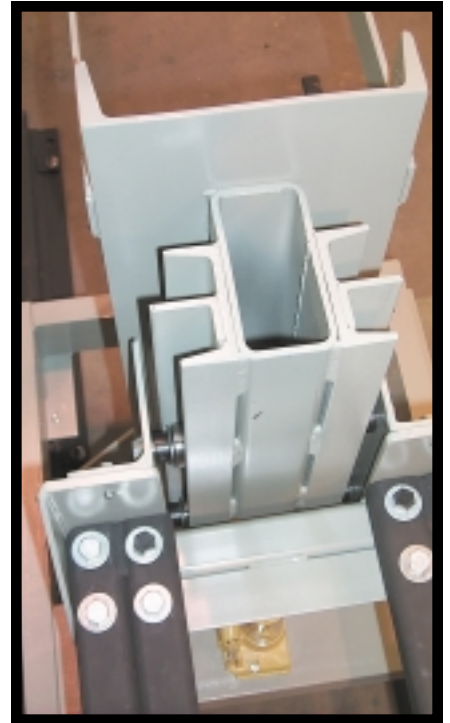

SMALL HYDRAULIC LIFT FURNACE LOADER

Easy Furnace Loading Up to 600 Pounds

Our small 600 pound loader makes loading your furnace easy. The fork assembly rides up and down vertical tracks on roller bearings and is moved by a simple hydraulic cylinder. The Loader itself is moved on 25 pound railroad type tracks which include floor mounting hardware. Each one is engineered for a particular furnace which is fitted with castable piers.