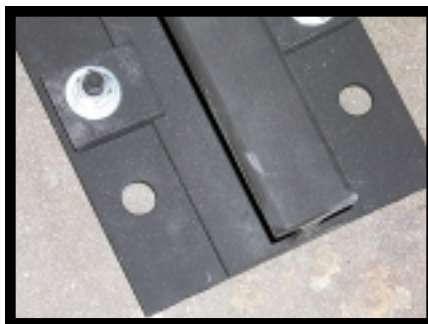

SMALL HYDRAULIC LIFT FURNACE LOADER

Easy Furnace Loading Up to 600 Pounds

Our small 600 pound loader makes loading your furnace easy. The fork assembly rides up and down vertical tracks on roller bearings and is moved by a simple hydraulic cylinder. The Loader itself is moved on 25 pound railroad type tracks which include floor mounting hardware. Each one is engineered for a particular furnace which is fitted with castable piers.