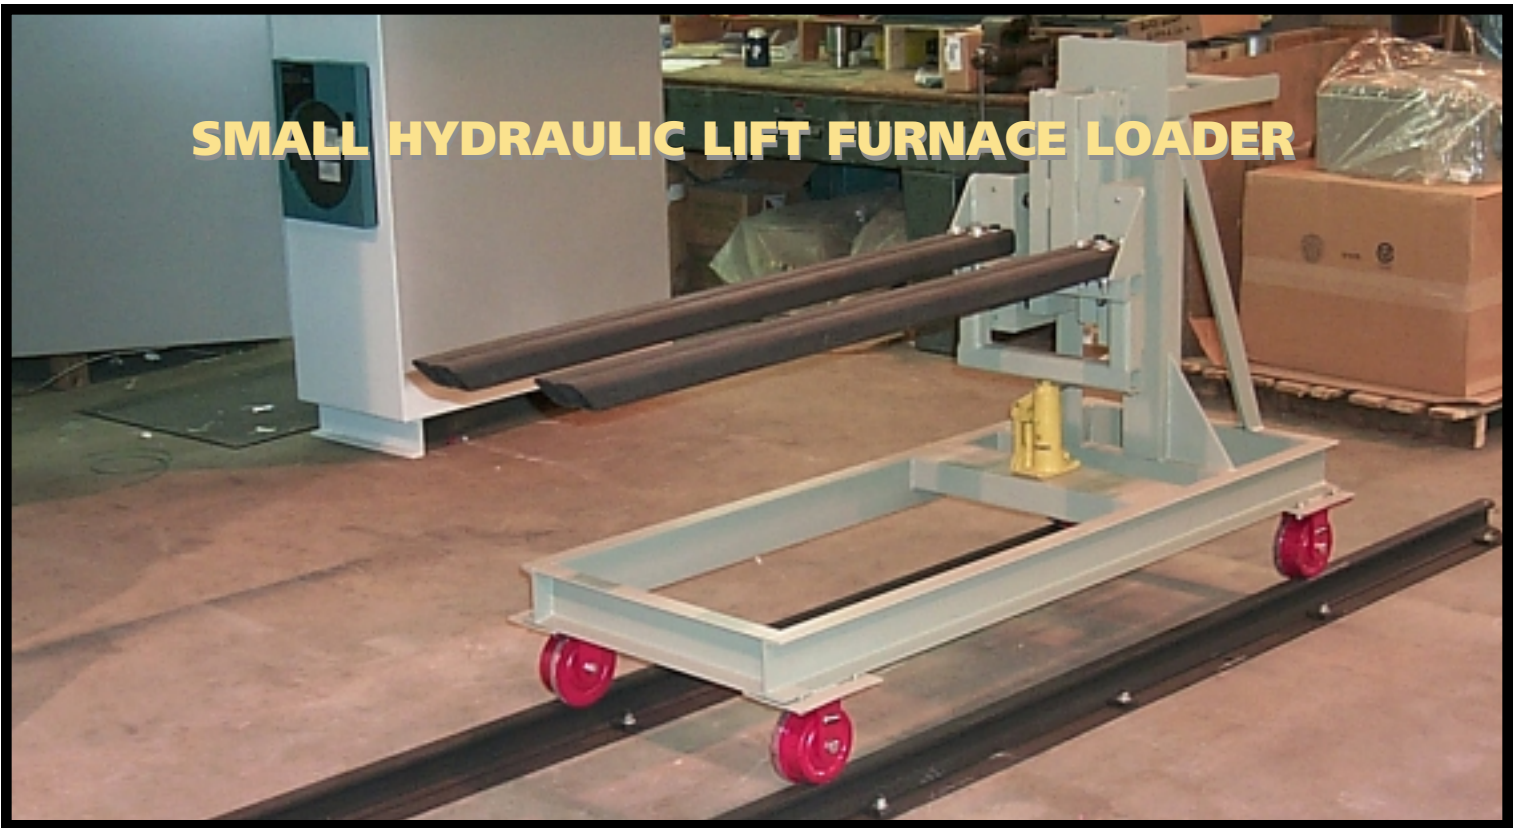

SMALL HYDRAULIC LIFT FURNACE LOADER

Easy Furnace Loading Up to 600 Pounds

Our small 600 pound loader makes loading your furnace easy. The fork assembly rides up and down vertical tracks on roller bearings and is moved by a simple hydraulic cylinder. The Loader itself is moved on 25 pound railroad type tracks which include floor mounting hardware. Each one is engineered for a particular furnace which is fitted with castable piers.